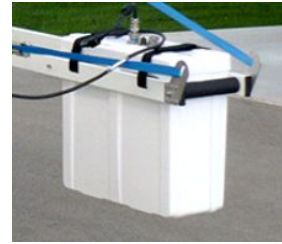

Antenna Horn 1 ou 2 GHz

- Frequency : 1 ou 2 GHz
- Antenna shielded
- Polarization : horizontal
- Dimensions : 53 x 23 x 50 cm
- Weight: 6.5 Kg